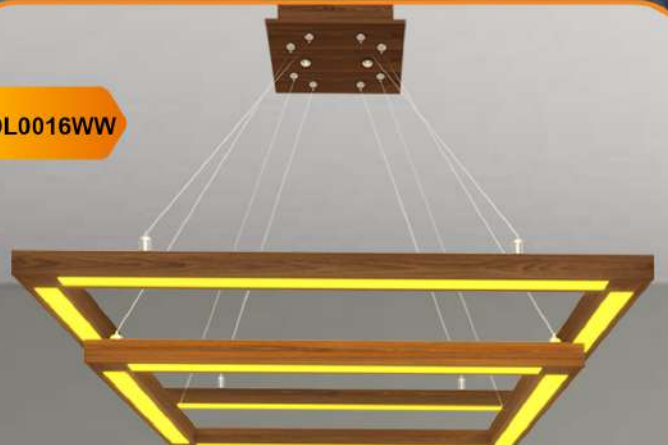

#PDL0016WW