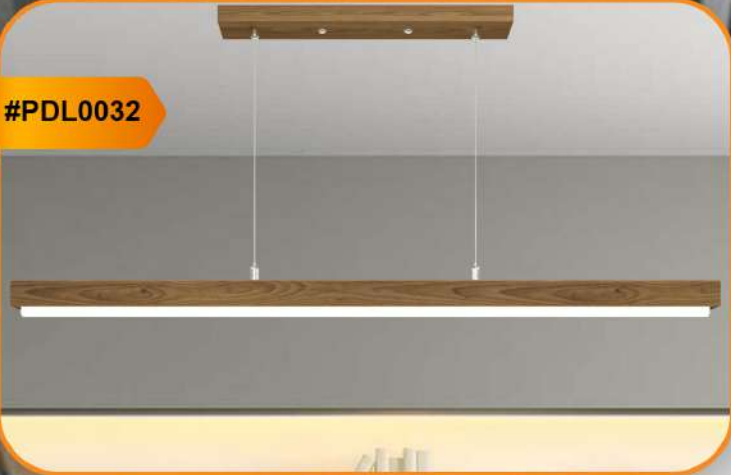

Innovative LED Technology

Premium termite free wood
Mate finish wooden frame

■ 6000K

■ 3000K

#PDL0026

#PDL0030

#PDL0031

#PDL0032