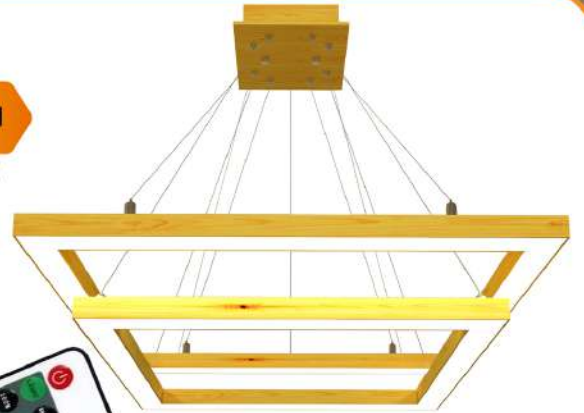

#PDL0001

ANTIQUE