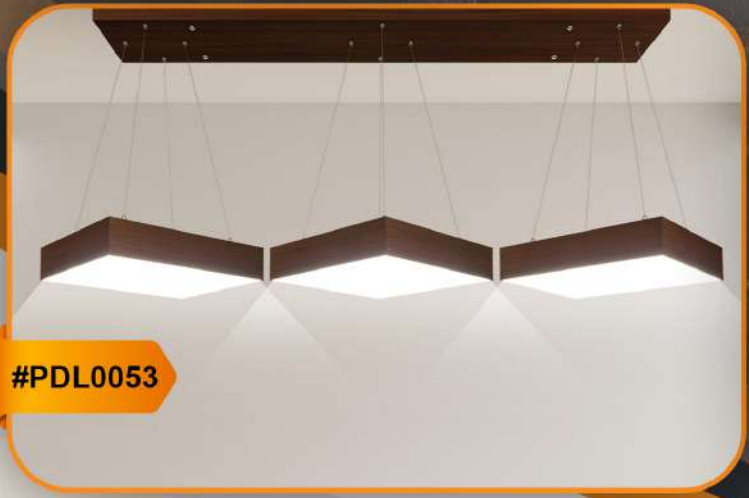

#PDL0053

#PDL0054

#PDL0067

COOL WHITE ILLUMINATION:
Enjoy a cool white light with a color temperature of 6500K, creating a bright and inviting ambiance in your living or working space.

#PDL0058
60cm,70cm

✔ This Modern Hanging Triangle Lighting Fixtures comes with sleek and minimalist lighting fixtures that add a modern touch to your home & office decor. The matt black aluminum body is treated by a sandblasting process which makes the paint strong and wear-resistant.