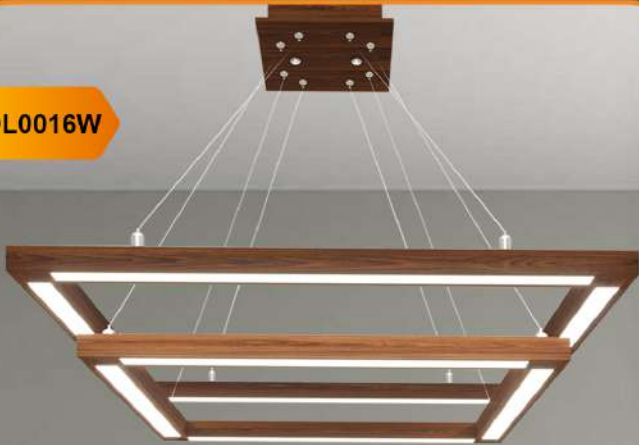

Versatile Style: The lamp's timeless design seamlessly blends with various interior styles, offering versatility for any room – from modern to farmhouse aesthetics.

#PDL0014

#PDL0015

#PDL0016W

#PDL0016WW