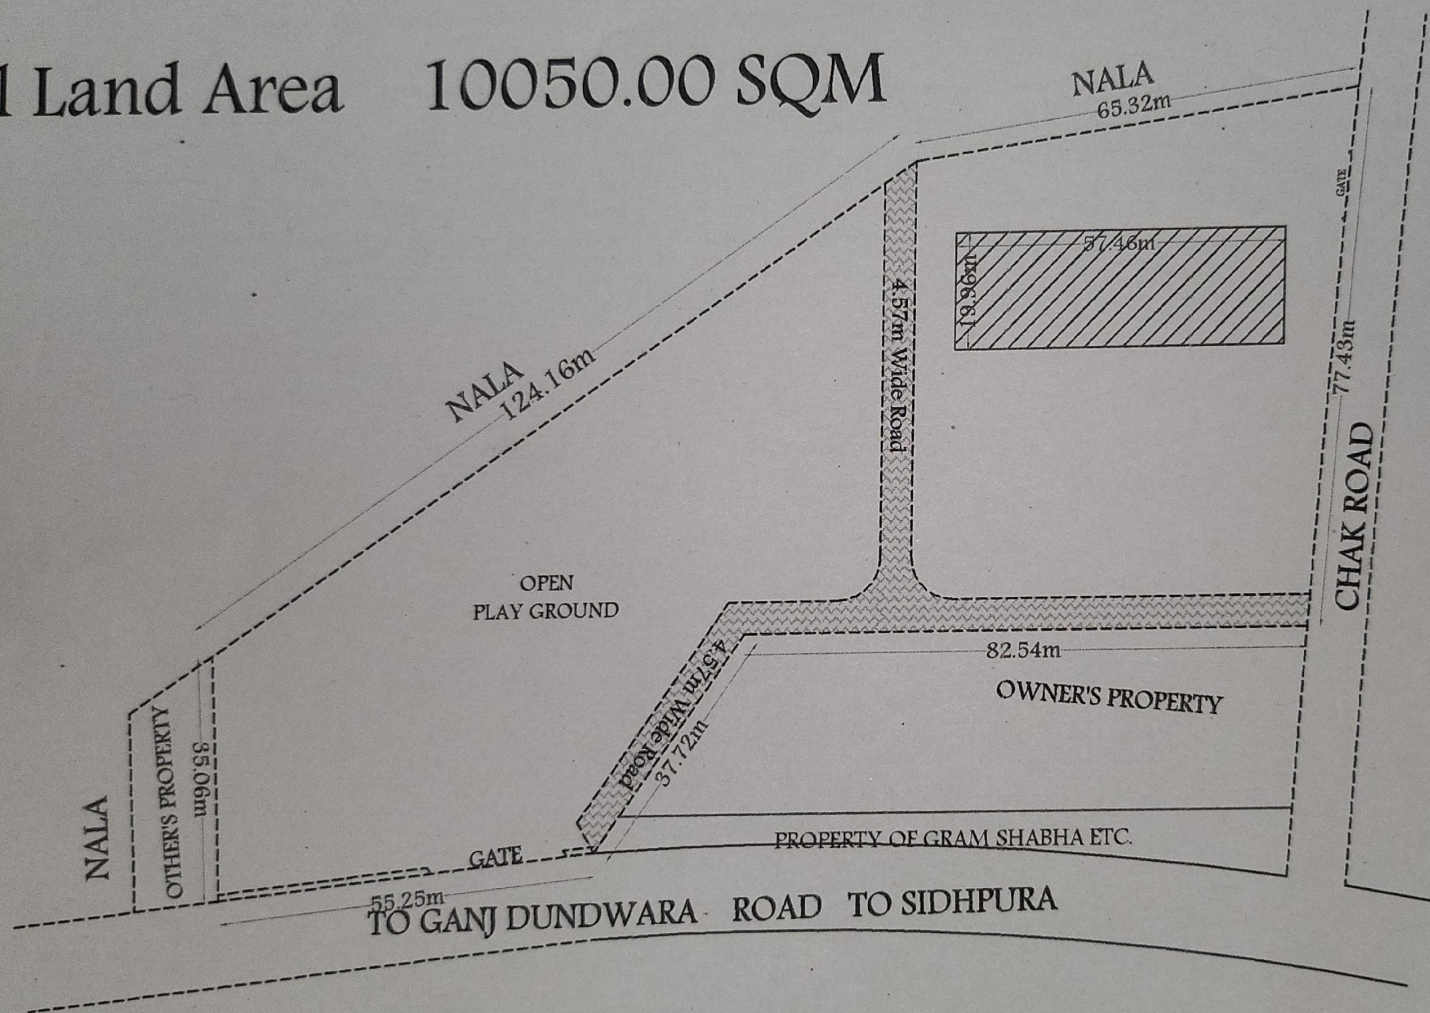

SITE PLAN OF S.N. COLLEGE OF HIGHER EDUCATION SITUATED ON GATA
NO. 134 VILLAGE VAZIDPUR TEH. PATIYALI DISTT. KASHIRAM NAGAR
(KASGANJ) (U.P.)

Total Land Area 10050.00 SQM

KEY PLAN

Er. B.K. KATARA
B.Tech (CIVIL) AMIEI
Registered Engineer
AM 250704/16052019
KATARA ASSOCIATES
Firozabad/Agra