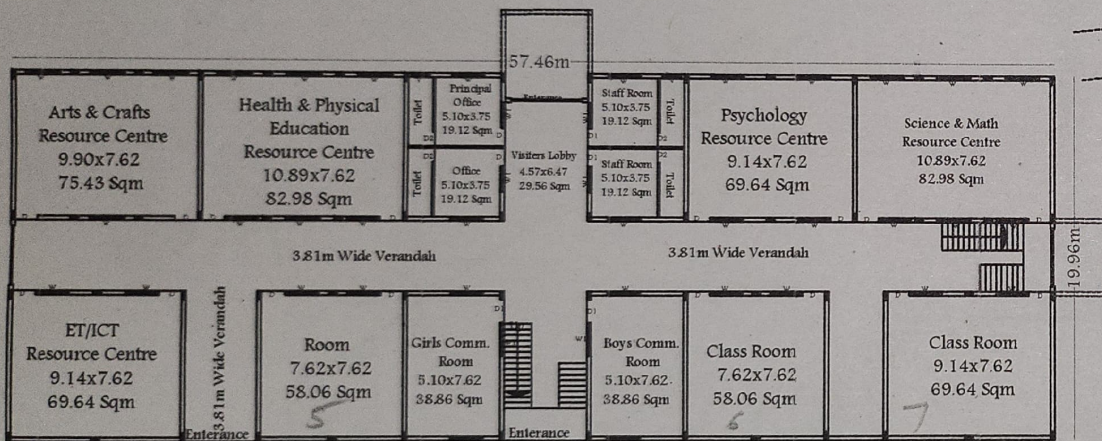

FIRST FLOOR PLAN

GROUND FLOOR PLAN