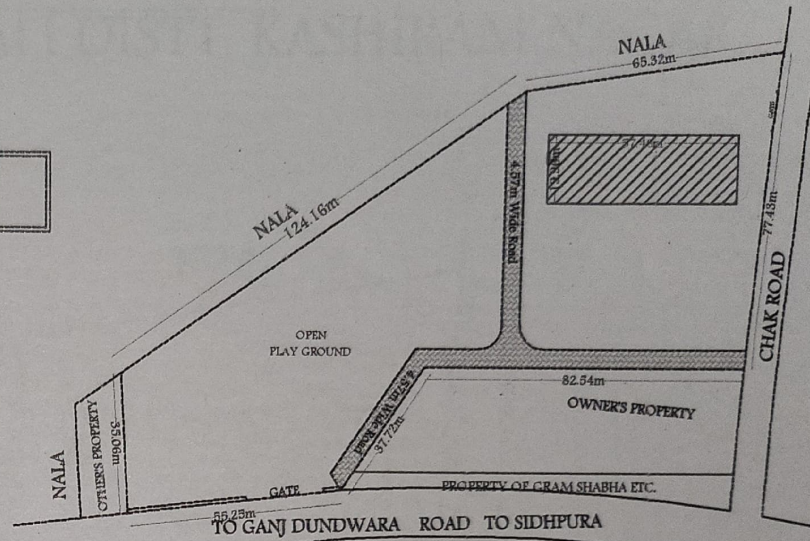

FIRST FLOOR PLAN

GROUND FLOOR PLAN

KEY PLAN

Handwritten signature in Hindi: "महाराजगढ़ विकास समिति" (Maharajgarh Vikas Samiti).

Building Plan of S.N. College of Higher Education Situated on Gata No. 134 Village Vazidpur Teh. Patiyali Distt. Kashiram Nagar (Kasganj) (U.P.)
 Existing Teacher Education Courses-
 D.EL. Ed. (B.T.C.) Course (1 Unit)

--Area Chart Sqm --	
Total Land Area	10050.00
Open Land Area	8903.10
G.F. Cvd. Area	1146.90
F.F. Cvd. Area	1146.90
Total Cvd. Area	2293.80

Openings	
D	1.20X2.40
D1	0.75X2.40
W	1.82X1.50
W1	0.90X1.50
V	1.20X0.45